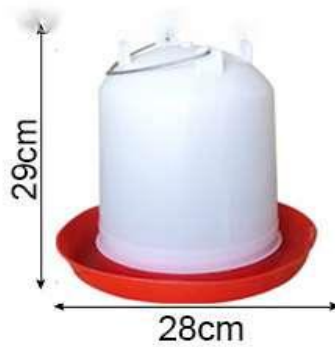

## POULTRY DRINKER

STRAIGHT BUCKLE BUCKET

capacity 15L

capacity 10L

capacity 8L

capacity 6L

capacity 5L

capacity 4L

capacity 3L

capacity 2L

capacity 1L