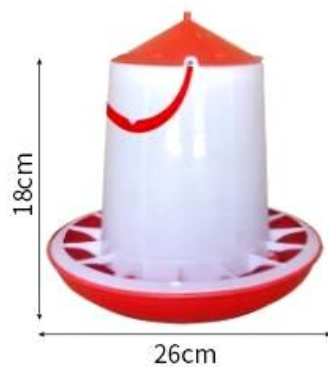

## POULTRY FEEDER

capacity 12KG

capacity 10KG

capacity 8KG

capacity 6KG

capacity 5KG

capacity 4KG

capacity 3KG

capacity 2KG

capacity 1KG

## POULTRY DRINKER

STRAIGHT BUCKLE BUCKET

capacity 15L

capacity 10L

capacity 8L

capacity 6L

capacity 5L

capacity 4L